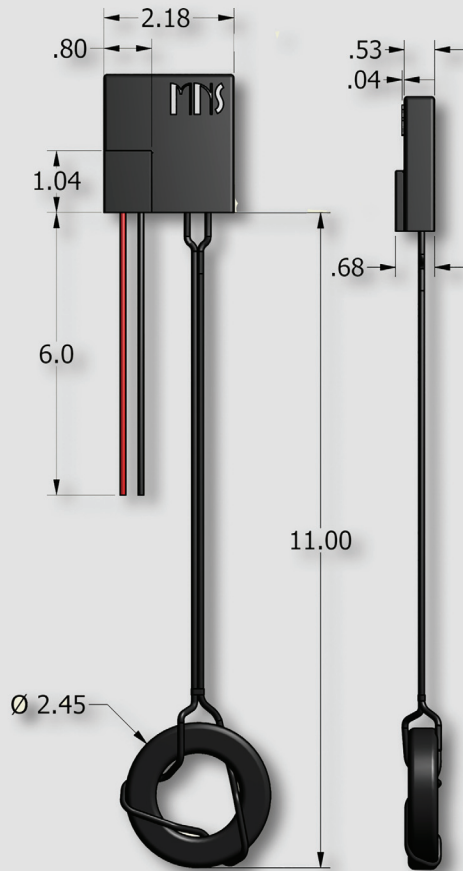

TRANSMITTERS

12-16VDC

90-305VAC

RECEIVERS

MNSOB-RX600

MNLP-SOB1000