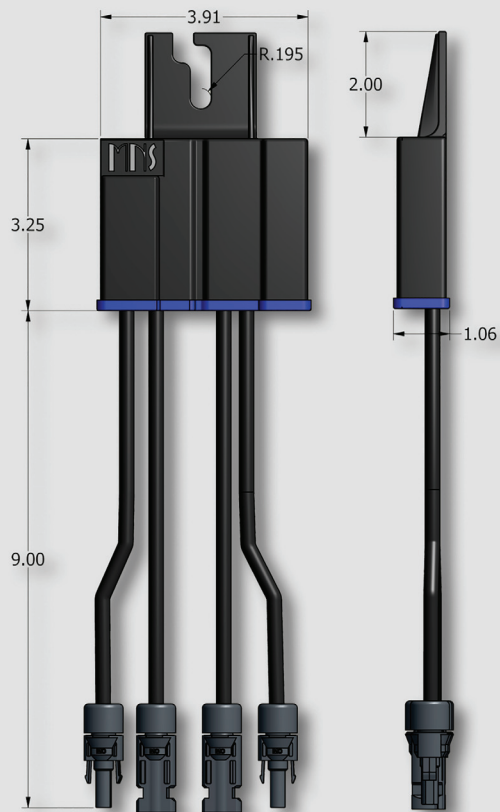

TRANSMITTERS

12-16VDC

90-305VAC

RECEIVERS

MNSOB-RX600

MNLP-SOB1000